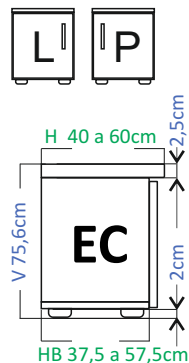

EC V 75,6 cm									
	H 40 cm	Š 60 cm	EC40601	EC40602	EC40603	EC40604	EC40605	EC40606	EC40607
	Š 70 cm	EC40701	EC40702	EC40703	EC40704	EC40705	EC40706	EC40707	
	Š 80 cm	EC40801	EC40802	EC40803	EC40804	EC40805	EC40806	EC40807	
	Š 90 cm	EC40901	EC40902	EC40903	EC40904	EC40905	EC40906	EC40907	
H 60 cm	Š 60 cm	EC60601	EC60602	EC60603	EC60604	EC60605	EC60606	EC60607	
	Š 70 cm	EC60701	EC60702	EC60703	EC60704	EC60705	EC60706	EC60707	
	Š 80 cm	EC60801	EC60802	EC60803	EC60804	EC60805	EC60806	EC60807	
	Š 90 cm	EC60901	EC60902	EC60903	EC60904	EC60905	EC60906	EC60907	

EC V 75,6 cm									
	H 40 cm	Š 60 cm	EC40608	EC40609	EC40610	EC40611	EC40612	EC40613	EC40614
	Š 70 cm	EC40708	EC40709	EC40710	EC40711	EC40712	EC40713	EC40714	
	Š 80 cm	EC40808	EC40809	EC40810	EC40811	EC40812	EC40813	EC40814	
	Š 90 cm	EC40908	EC40909	EC40910	EC40911	EC40912	EC40913	EC40914	
H 60 cm	Š 60 cm	EC60608	EC60609	EC60610	EC60611	EC60612	EC60613	EC60614	
	Š 70 cm	EC60708	EC60709	EC60710	EC60711	EC60712	EC60713	EC60714	
	Š 80 cm	EC60808	EC60809	EC60810	EC60811	EC60812	EC60813	EC60814	
	Š 90 cm	EC60908	EC60909	EC60910	EC60911	EC60912	EC60913	EC60914